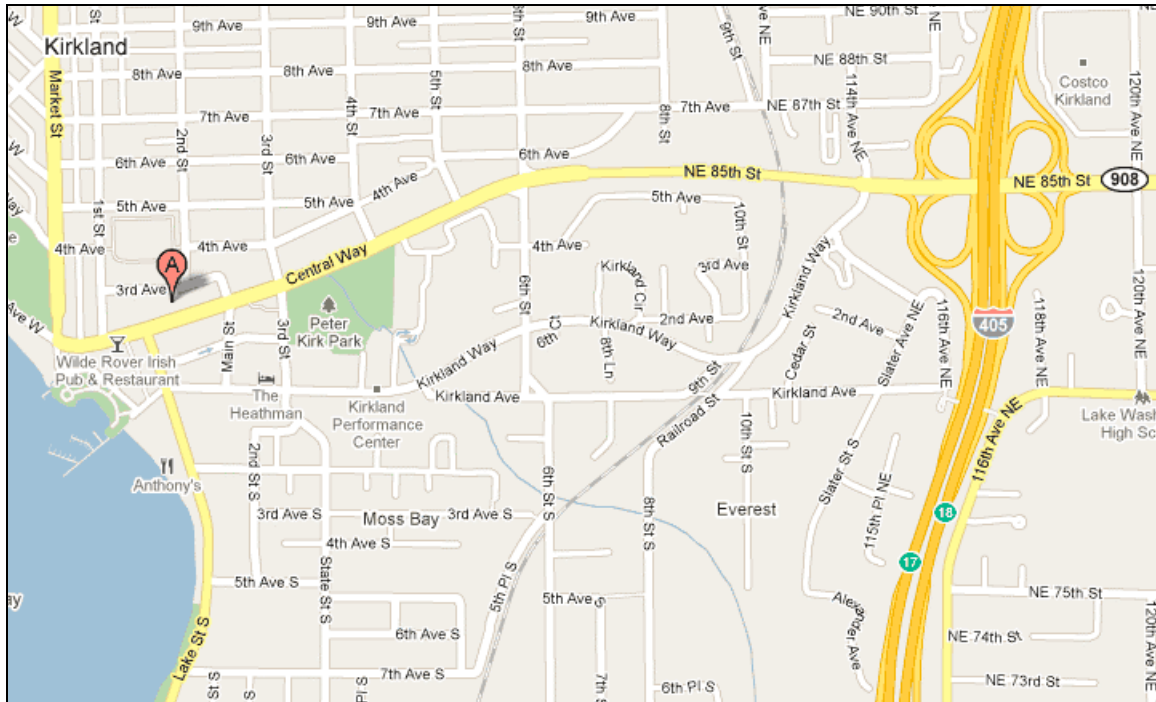

## Map & Directions to Washington Pacific Eye Associates

134 Central Way  
Kirkland, WA 98033

Phone 425-889-2020

Fax 425-739-0601

### From 405N: 134 Central WAY

- Take exit 18 (NE 85th St Kirkland / Redmond) Stay to the right and follow 85th down the hill into downtown Kirkland.
- At the bottom of the hill, 85th becomes CENTRAL WAY. Continue on Central way for .2 miles. (You will pass Peter Kirk Park and the baseball field on the left hand side and Wendy's on the right.)
- You will go straight through 3 lights (Kirkland Way, 6th, and 3rd).
- Before LAKE St and to the EAST, there is a steep parking lot and businesses on your right. The US BANK is on your left. Our clinic has a black and white sign that says INFOCUS OPTICAL.
- If you have passed LAKE Street and the bronze cow, you have gone too far.

### From Market St. (from Juanita)

- Continue south on Market St. as if heading towards the Kirkland Waterfront Marina.
- At CENTRAL WAY, take a left. You will pass LAKE Street on your right side.
- You will see a US BANK on your right. Look towards the left (EAST) and you will see the clinic.